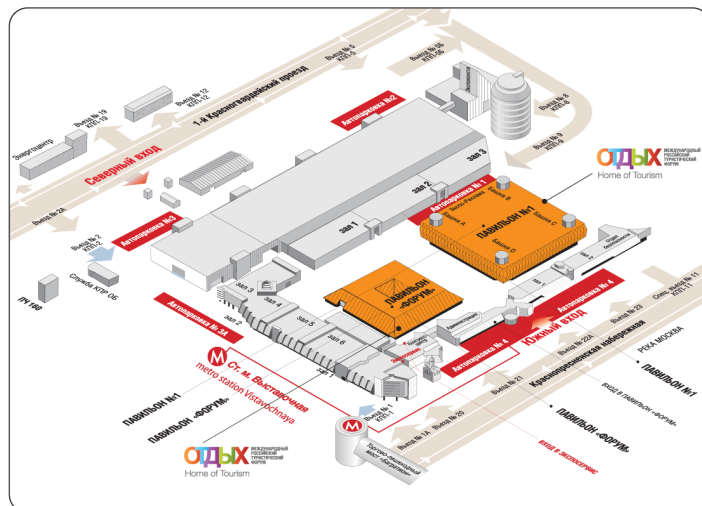

ОТДЫХ SPA & HEALTH МЕЖДУНАРОДНАЯ
ЭКСПОЗИЦИЯ MEDICAL
TOURISM, SPA & HEALTH
21-24 СЕНТЯБРЯ 2016

ОТДЫХ SPA & HEALTH 12TH INTERNATIONAL
EXPOSITION FOR MEDICAL
TOURISM, SPA & HEALTH
SEPTEMBER 21-24, 2016

ОТДЫХ GOURMET & WINE TRAVEL ЭКСПОЗИЦИЯ ПО ВИННО-
ГАСТРОНОМИЧЕСКОМУ
ТУРИЗМУ GOURMET
& WINE TRAVEL

ОТДЫХ GOURMET & WINE TRAVEL EXHIBITION ON WINE
GASTRONOMY
TOURISM GOURMET
& WINE TRAVEL

КОНФЕРЕНЦИИ / CONFERENCE

ОТДЫХ MICE CONFERENCE МЕЖДУНАРОДНАЯ
КОНФЕРЕНЦИЯ
ПО ДЕЛОВОМУ ТУРИЗМУ
22 СЕНТЯБРЯ 2016

ОТДЫХ MICE CONFERENCE INTERNATIONAL
MEETINGS INDUSTRY
AND BUSINESS TRAVEL
CONFERENCE
SEPTEMBER, 22, 2016

ОТДЫХ SPA & HEALTH CONFERENCE МЕЖДУНАРОДНАЯ
КОНФЕРЕНЦИЯ ПО
МЕДИЦИНСКОМУ И ЛЕЧЕБНО-
ОЗДОРОВИТЕЛЬНОМУ ТУРИЗМУ
22 СЕНТЯБРЯ 2016

ОТДЫХ SPA & HEALTH CONFERENCE INTERNATIONAL
CONFERENCE FOR
MEDICAL TOURISM,
SPA & HEALTH
SEPTEMBER 22, 2016

ОТДЫХ TRAVEL TECHNOLOGY CONFERENCE 5-Я МЕЖДУНАРОДНАЯ
КОНФЕРЕНЦИЯ
ИТ-ТЕХНОЛОГИИ
В ТУРИЗМЕ
23 СЕНТЯБРЯ 2016

ОТДЫХ TRAVEL TECHNOLOGY CONFERENCE 5TH INTERNATIONAL
TRAVEL TECHNOLOGY
CONFERENCE
SEPTEMBER, 23, 2016

ОТДЫХ CAREER & EDUCATION CONFERENCE КОНФЕРЕНЦИЯ
«ВЫ НАШЕ БУДУЩЕЕ»
(ОТДЫХ КАРЬЕРА И
ОБРАЗОВАНИЕ)
23 СЕНТЯБРЯ 2016

ОТДЫХ CAREER & EDUCATION CONFERENCE "YOU ARE OUR FUTURE"
CONFERENCE
(CAREER AND EDUCATION)
SEPTEMBER, 23, 2016

МОСКВА RUSSIA EUROEXPO VIENNA AUSTRIA EUROEXPO

СХЕМА / DIRECTIONS:

КАК ДОЕХАТЬ / HOW TO GET TO THE EXHIBITION:

АДРЕС:

КРАСНОПРЕСНЕНСКАЯ НАБ., 14
1-Й КРАСНОГВАРДЕЙСКИЙ ПРОЕЗД, 12

ПРОЕЗД:

СТ. МЕТРО «ВЫСТАВОЧНАЯ»;
СТ. МЕТРО «ДЕЛОВОЙ ЦЕНТР»

ADDRESS:

14 KRASNOPRESNENSKAYA NAB.,
12, 1ST KRASNOGVARDEYSKIY PROEZZ

GETTING TO:

VYSTAVOCHNAYA METRO STATION;
DELOVOY TSENTR METRO STATION

WWW.TOURISMEXPO.RU